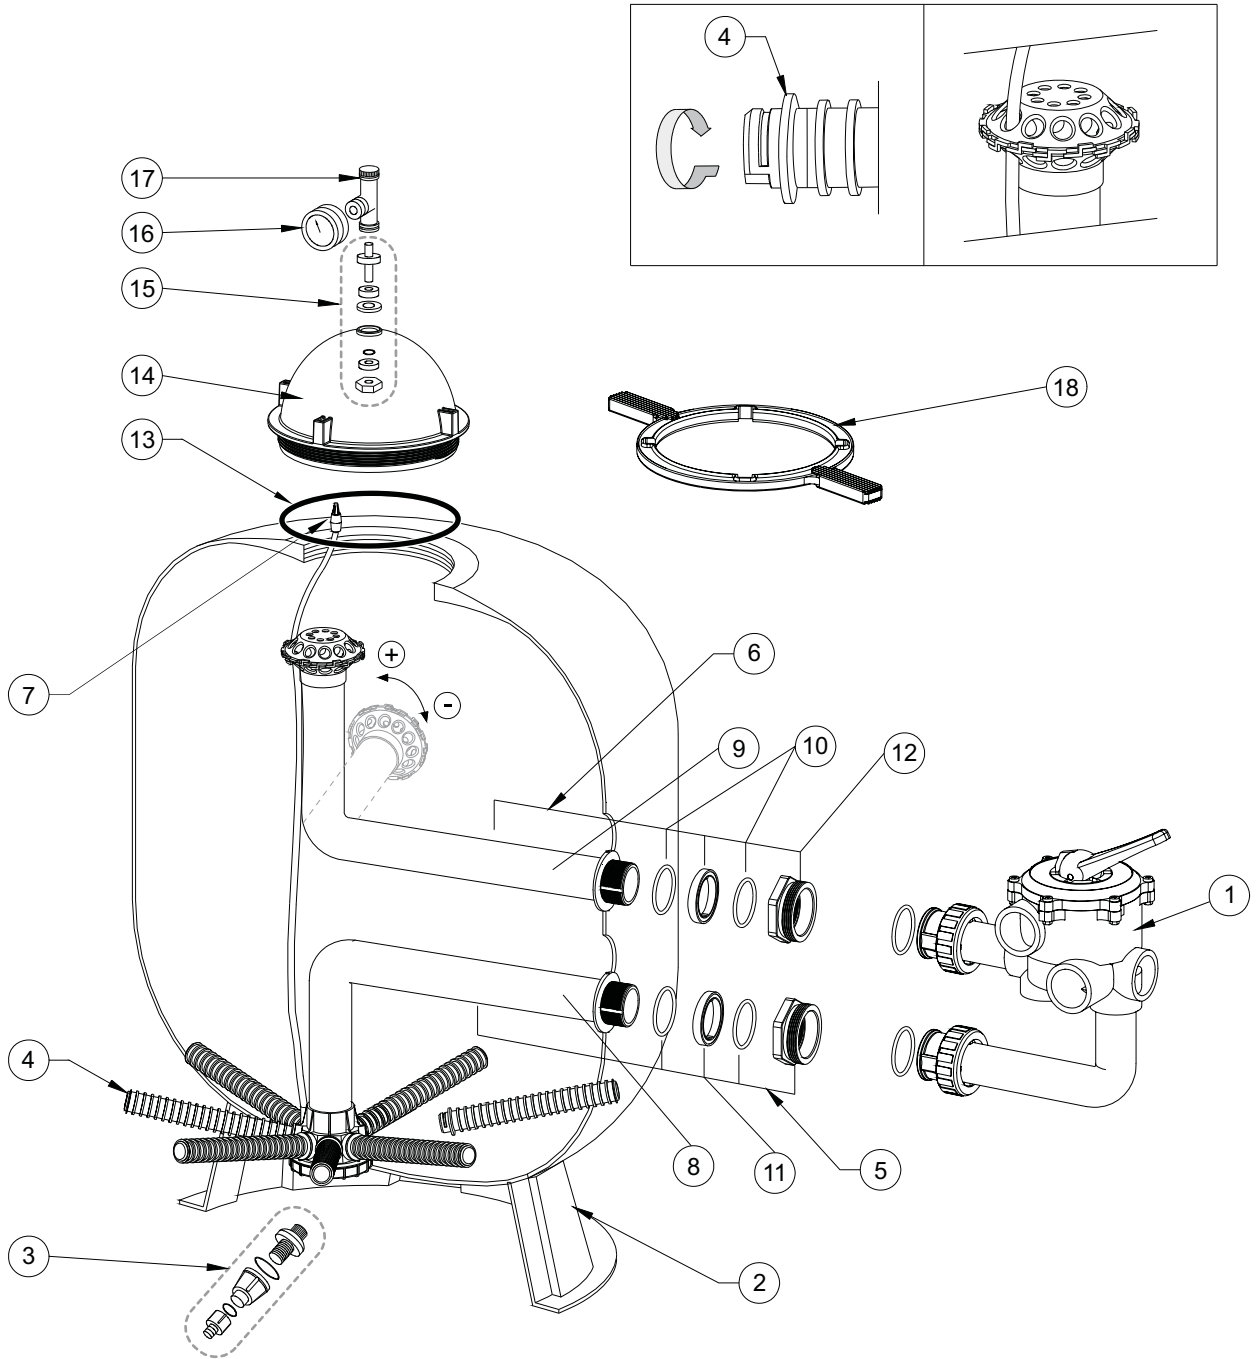

TRITON[®] / TRITON[®] CLEARPRO

Replacement Parts

No.	Part No.	Description	Part No. Includes
1**	RE261070ND	Valve 1 1/2" 6-Way (for 19" & 24")	1
	RE261071ND	Valve 2" 6-Way (for 30" & 36")	1
2	RBASEUNI1	Base (19" & 24")	1
	RBASEUNI2	Base (30" & 36")	1
3	R154696	Drain Kit High Flow	1
4	R301904	Lateral 19"	1*
	R302404	Lateral 24"	1*
	R303004	Lateral 30"	1*
	R303604	Lateral 36"	1*
	R301904CP	Lateral Clear Pro 19"	1*
	R302404CP	Lateral Clear Pro 24"	1*
	R303004CP	Lateral Clear Pro 30"	1*
	R303604CP	Lateral Clear Pro 36"	1*
5	G-30-1905	Bottom Diffuser System 19" (incl.8,10,11,12)	1
	G-30-2405	Bottom Diffuser System 24" (incl.8,10,11,12)	1
	G-30-3005	Bottom Diffuser System 30" (incl.8,10,11,12)	1
	G-30-3605	Bottom Diffuser System 36" (incl.8,10,11,12)	1
	G-30-1905CP	Bottom Diff. Sys.19" Clear Pro (incl.8,10,11,12)	1
	G-30-2405CP	Bottom Diff. Sys.24" Clear Pro (incl.8,10,11,12)	1
	G-30-3005CP	Bottom Diff. Sys.30" Clear Pro (incl.8,10,11,12)	1
	G-30-3605CP	Bottom Diff. Sys.36" Clear Pro (incl.8,10,11,12)	1
6	G-30-1906	Top Diffuser System 19" (incl.9,10,11,12)	1
	G-30-2406	Top Diffuser System 24" (incl.9,10,11,12)	1
	G-30-3006	Top Diffuser System 30" (incl.9,10,11,12)	1
	G-30-3606	Top Diffuser System 36" (incl.9,10,11,12)	1
7	RTTAIR	Air Relief Strainer	1
8	G-30-1908	Bottom Pipe and Hub Set 19"	1
	G-30-2408	Bottom Pipe and Hub Set 24"	1
	G-30-3008	Bottom Pipe and Hub Set 30"	1
	G-30-3608	Bottom Pipe and Hub Set 36"	1
	G-30-1908CP	Bottom Pipe and Hub Set 19" Clear Pro	1
	G-30-2408CP	Bottom Pipe and Hub Set 24" Clear Pro	1
	G-30-3008CP	Bottom Pipe and Hub Set 30" Clear Pro	1
	G-30-3608CP	Bottom Pipe and Hub Set 36" Clear Pro	1
9	G-30-1909	Top Pipe and Diffuser Set 19"	1
	G-30-2409	Top Pipe and Diffuser Set 24"	1
	G-30-3009	Top Pipe and Diffuser Set 30"	1
	G-30-3609	Top Pipe and Diffuser Set 36"	1
10	R154492	O-Ring	2
11	RTTADR	External Adjusting Ring	2
12	RTTBHD	Bulkhead	2
13	R152501	O-Ring	1
14	R152500	8 1/2" Closure Dome	1
15	R154687	Adaptor Piece in brass	1
16	R152046	Manometer - Pressure Gauge	1
17	R154689	Manual Plastic Air Bleed Valve	1
18	R154513	Wrench for 8 1/2" Closure Dome	1
	G-15-4600	Closure Kit (PN's 13, 14, 15, 16 & 17)	
	RWRENCHTT	Metal Wrench for bulkheads	1