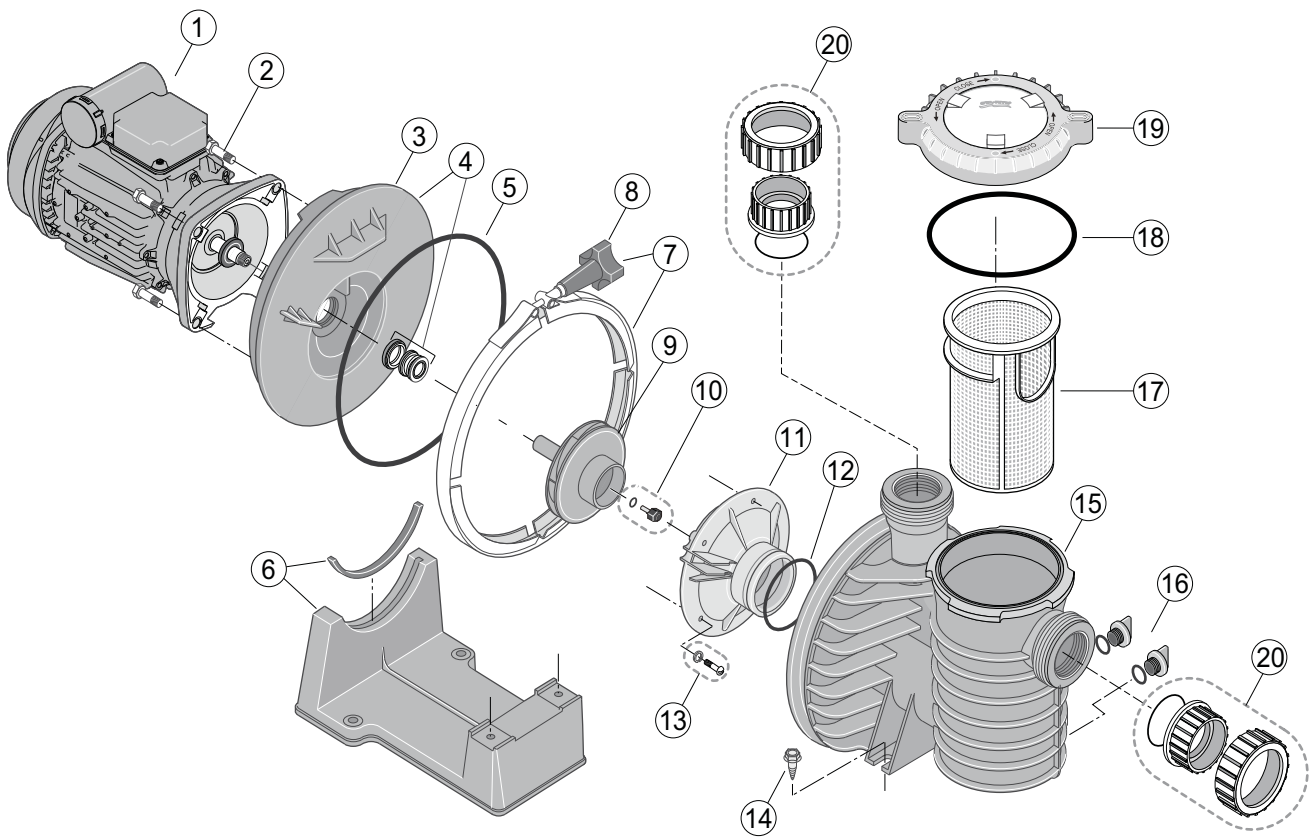

SW5P6R™

Replacement Parts

No.	Part No.	Description	Part No.	Includes*
1**	RA-D1	Motor - Mono Phase 0,55KW		1
	RA-D3	Motor - Tri Phase 0,55KW		1
	RA-E1	Motor - Mono Phase 0,75KW		1
	RA-E3	Motor - Tri Phase 0,75KW		1
	RA-F1	Motor - Mono Phase 1,10KW		1
	RA-F3	Motor - Tri Phase 1,10KW		1
	RA-G1	Motor - Mono Phase 1,50KW		1
	RA-G3	Motor - Tri Phase 1,50KW		1
	RA-H1	Motor - Mono Phase 2,20KW		1
	RA-H3	Motor - Tri Phase 2,20KW		1
2	RU3074SS	Screw		4
3	RC103194PSSG	Seal Plate		1
4	RU9358SW	Mechanical Seal		1
5	R39006000	O-Ring		1
6	RC478P	Base (0,55KW)		1
	RC479P	Base (0,75KW -> 2,20KW)		1
7	RC1937A	Clamp Assembly		1
8	RWC3622	Clamp Knob		1
9	RC105238PFS	Impeller 0,55KW Mono Phase		1
	RC105238PFAS	Impeller 0,55KW Tri Phase		1
	RC105238PGS	Impeller 0,75KW Mono Phase		1
	RC105238PGAS	Impeller 0,75KW Tri Phase		1
	RC105238PECAS	Impeller 1,10KW Mono & Tri Phase		1
	RC105238PLBAS	Impeller 1,50KW Mono & Tri Phase		1
RC105238PHAS	Impeller 2,20KW Mono & Tri Phase		1	
10***	R373376080	Impeller Lock Screw		1
11	RC1271PSS	Diffuser		1
12	RU9374	O-Ring		1
13	RU30922SS	Bolts & Washers		5
14	RU30918SS	Screw		2
15	R173070110W	Pump Body Assembly (includes PN's 16, 17, 18 & 19)		1
16	RU178920P	Drain Plugs		2
17	RC858P	Basket		1
18	R355051440	O-Ring		1
19	R173070111S	Lid & Lock Assembly		1
20	RPKG188W	Slip Union Kit		2
	PP6000SW	Seal Set (PN's 4, 5, 12, 18)		

* PART NUMBER INCLUDES REQUIRED QUANTITY PER PRODUCT

** SEE MOTOR SHEET FOR MOTOR SPARE PARTS

*** IMPELLER SCREW ONLY ON TRI PHASE PUMPS

Rev. 08/2010

Filters

Filtration
systems

Valves

Pumps