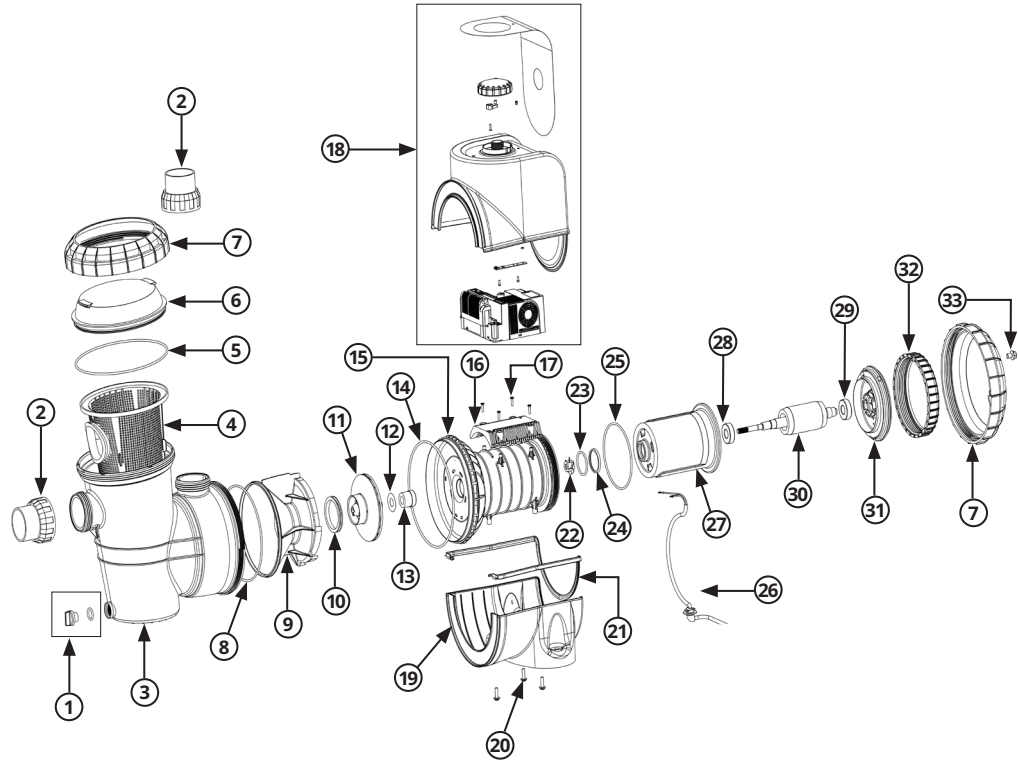

SilensorPRO Variable Speed Pool Pump	SP200SV	SP200BT
SilensorPRO Variable Speed Pool Pump	SP400PV	SP400BT

Notes: **A.** Includes motor shell/water jacket (13443-20) and impeller assembly (32858)
B. Includes motor shell/water jacket (13443-20) and impeller assembly (32364)
C. Includes: 7, 14-32