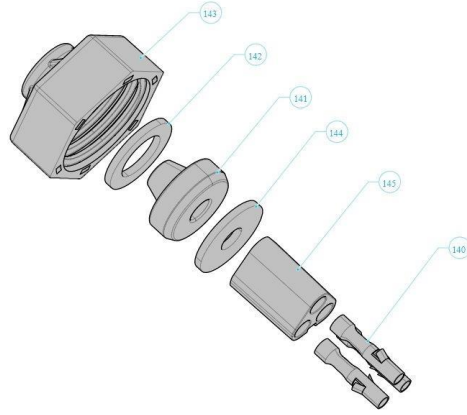

DOLPHIN S100

DOLPHIN S100

001 ACCESSORIES

001.01 ALIMENTATION S LINE BASIC 230V

03 FILTERS S100 - CATALOG KIT

10 ENSEMBLE CABLE 15M DIY

**10.110 ENSEMBLE RETROFIT CABLE
CON.2015**

12 ENSEMBLE FLOTTEUR CABLE BLEU