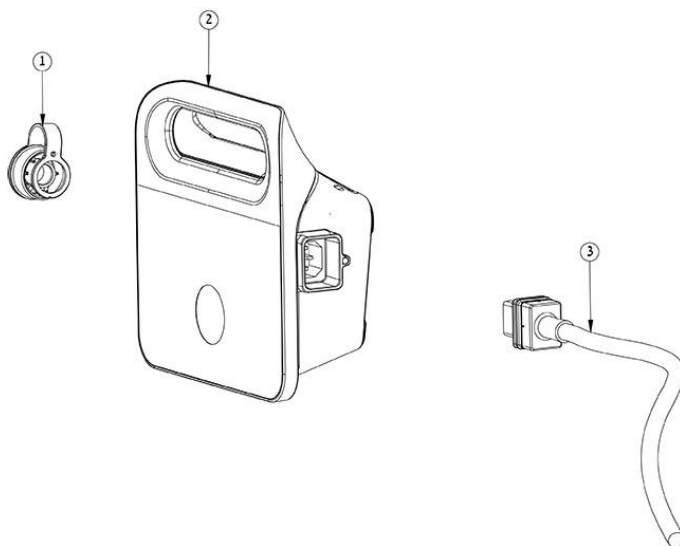

DOLPHIN S100

DOLPHIN S100

001 ACCESSORIES

001.01 ALIMENTATION S LINE BASIC 230V

03 FILTERS S100 - CATALOG KIT

10 ENSEMBLE CABLE 15M DIY

**10.110 ENSEMBLE RETROFIT CABLE
CON.2015**

12 ENSEMBLE FLOTTEUR CABLE BLEU