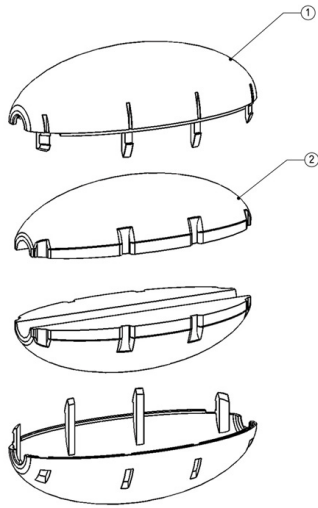

DOLPHIN S100

DOLPHIN S100

001 ACCESSORIES

001.01 ALIMENTATION S LINE BASIC 230V

03 FILTERS S100 - CATALOG KIT

10 ENSEMBLE CABLE 15M DIY

**10.110 ENSEMBLE RETROFIT CABLE
CON.2015**

12 ENSEMBLE FLOTTEUR CABLE BLEU