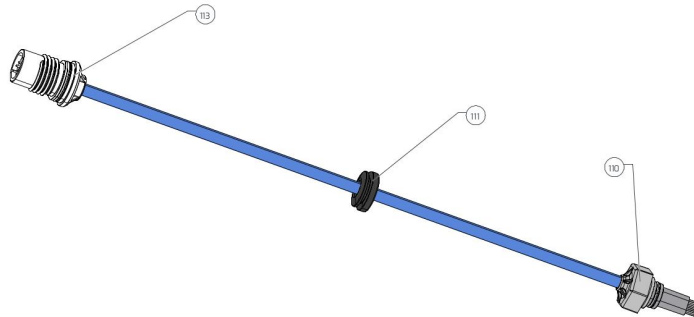

**07.113.110 ENSEMBLE RETROFIT CABLE  
CON.2015**

**08 CADDY + ACCESSORIES**

08.130 CADDY DOLPHIN UNIVERSEL