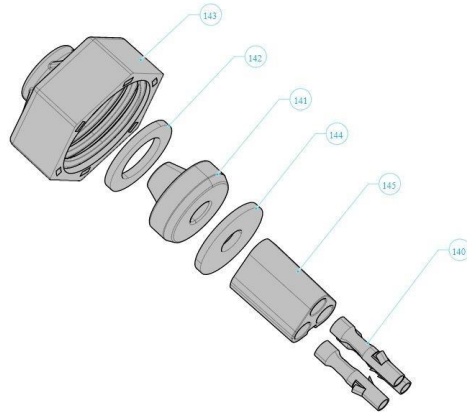

**07.113.110 ENSEMBLE RETROFIT CABLE
CON.2015**