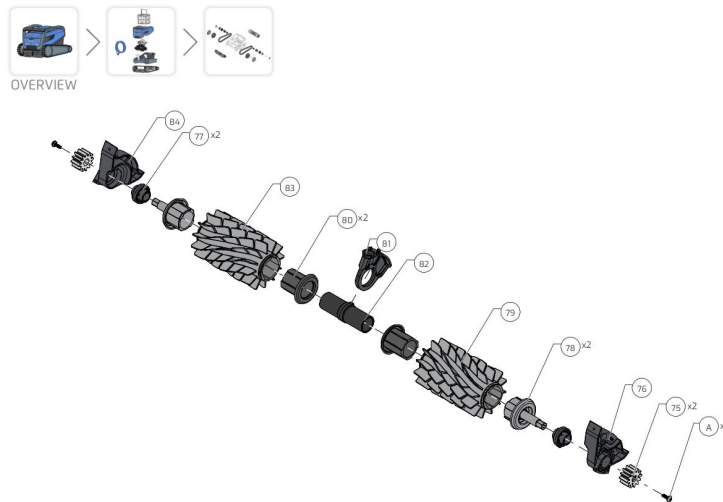

05.74 ENSEMBLE BROSSE ACTIVE IO GRIS