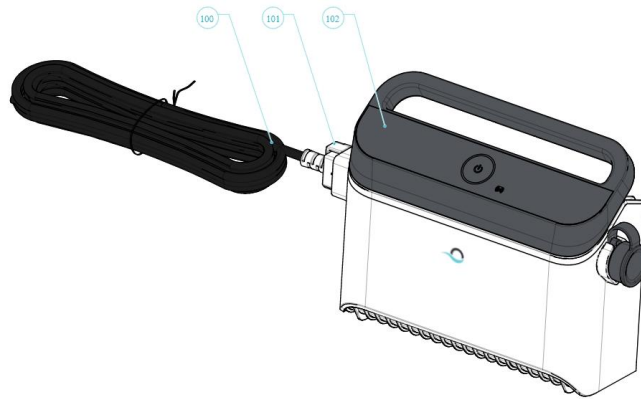

### 04 CHASSIS M600 - CATALOG KIT

05 M600 DRIVE SYS CAT. KIT

05.74 ENSEMBLE BROSSE ACTIVE IO GRIS

05.85 ENSEMBLE BROSE DYN IO ASSY

06 KIT PS IOT 180W

07 ENSEMBLE CABLE + SWIVEL IO DYN 18M

07.113 CABLE SHORT 1.2M 3W M600&iO DIY