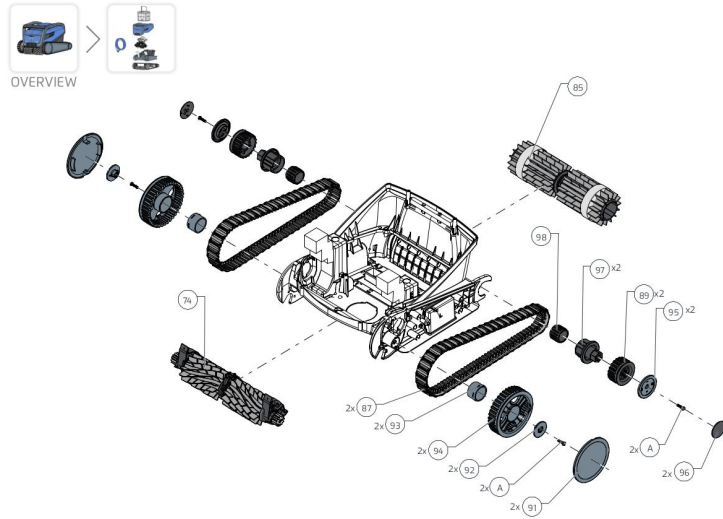

05 M600 DRIVE SYS CAT. KIT