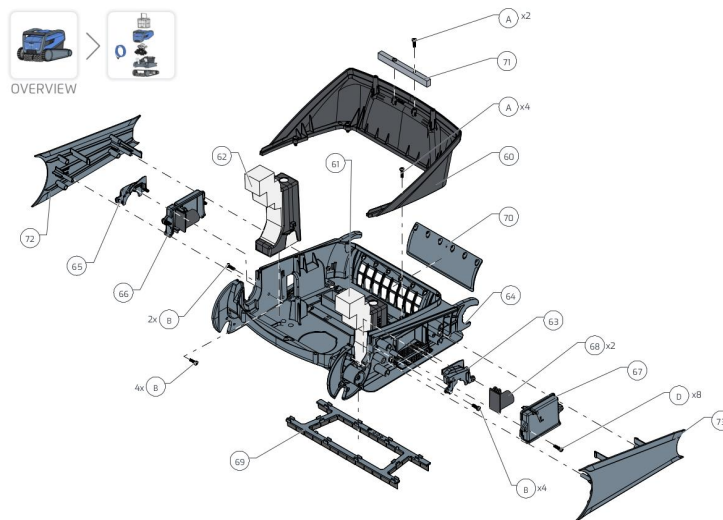

03.OLD4 MOTEUR UNIT IO FFI ASSY

04 CHASSIS M600 - CATALOG KIT