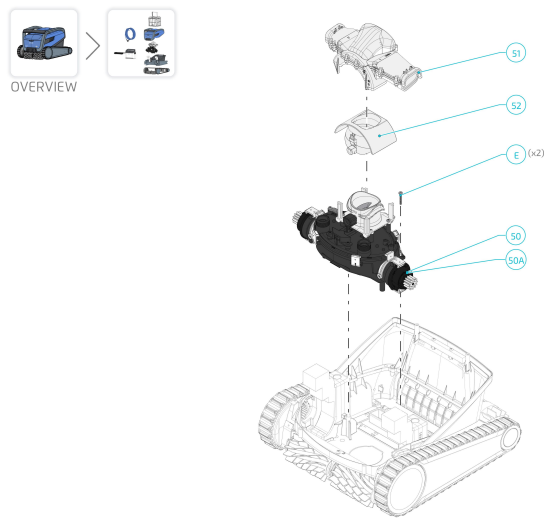

03 MOTOR UNIT CATALOG KIT iO