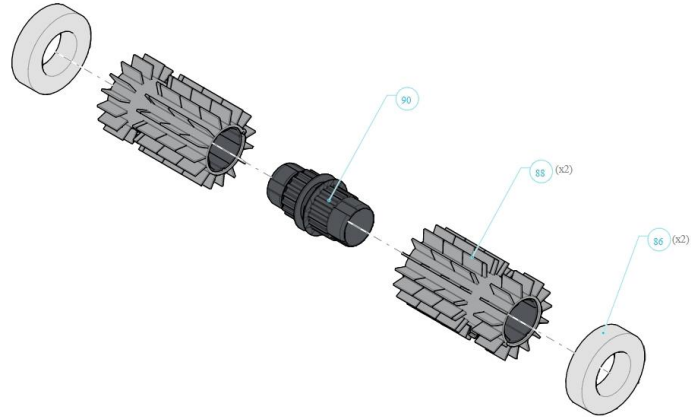

### 04 CHASSIS M600 - CATALOG KIT

05 M600 DRIVE SYS CAT. KIT

05.74 ENSEMBLE BROSSE ACTIVE IO GRIS

05.85 ENSEMBLE BROSE DYN IO ASSY

06 KIT PS IOT 180W

07 ENSEMBLE CABLE + SWIVEL IO DYN 18M

07.113 CABLE SHORT 1.2M 3W M600&iO DIY