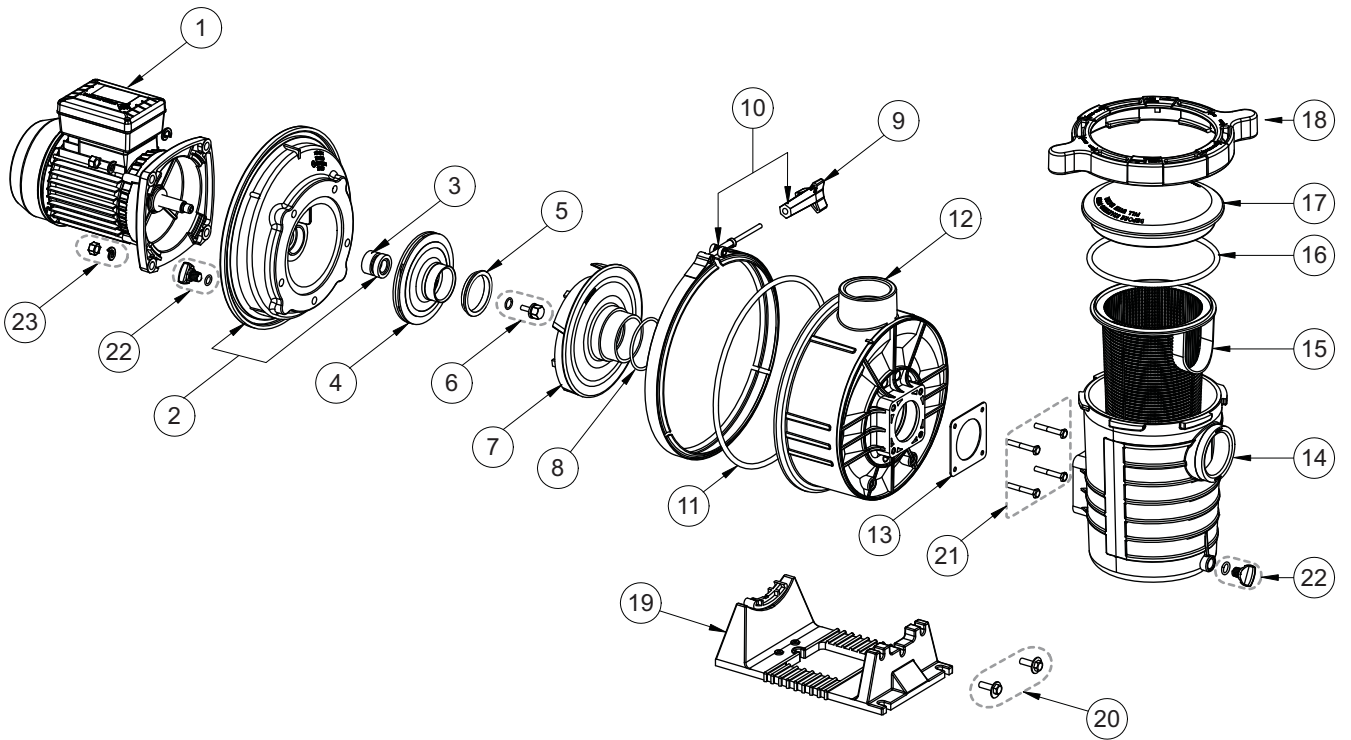

ULTRAFLOW®

Replacement Parts

Filters

Filtration systems

Valves

Pumps

Motors

Cleaners

ULTRAFLOW®

Replacement Parts

No.	Part No.	Description	Part No.	Includes*	
1**	RP071	Motor - Mono Phase 0,55kW		1	
	RP073	Motor - Tri Phase 0,55kW		1	
	RP101	Motor - Mono Phase 0,75kW		1	
	RP103	Motor - Tri Phase 0,75kW		1	
	RP151	Motor - Mono Phase 1,10kW		1	
	RP153	Motor - Tri Phase 1,10kW		1	
	RP201	Motor - Mono Phase 1,50kW		1	
	RP203	Motor - Tri Phase 1,50kW		1	
	RR301	Motor - Mono Phase 2,20kW		1	
	RR303	Motor - Tri Phase 2,20kW		1	
	2	R39004910	Seal plate w/ Mechanical Seal		1
	3	R354545SP	Mechanical Seal		1
	4	R39005000	Impeller 0,55KW		1
R39005100		Impeller 0,75KW		1	
R39005300		Impeller 1,10KW		1	
R39005400		Impeller 1,50KW		1	
R39010400		Impeller 2,20KW		1	
5	R39006900	Wear Ring		1	
6	R39009900	Impeller Lock Screw		1	
7	R39005500	Diffuser 0,55KW - 1,10KW		1	
	R39015500	Diffuser 1,50KW - 2,20KW		1	
8	R39006600	Seal Diffuser		1	
9	RWC3622	Knob for Clamp		1	
10	RC1937A	Clamp Assembly		1	
11	R39006000	O-Ring		1	
12	R39007002	Volute		1	
	R39007003	Booster Volute		1	
13	R39501200	Square Gasket		1	
14	R39017102	Strainer Pot		1	
15	R39303500	Basket		1	
16	R39300600	O-Ring		1	
17	R39301799	Lid		1	
18	R39105000	Locking Ring		1	
19	R39005800	Base 0,55KW - 1,50KW		1	
	R390058MA	Base 2,20KW		1	
20	R98219800	Bolts & Washers		2	
21	R070979	Bolts		4	
22	R98207700	Drain Plug		2	
23	R98220500	Nuts & Washers		4	
	P-UFL-OSET	Seal Set (PN's 3, 5, 8, 11, 13, 16)			

* PART NUMBER INCLUDES REQUIRED QUANTITY PER PRODUCT

** SEE MOTOR SHEET FOR MOTOR SPARE PARTS

Rev. 08/2010

Filters

Filtration systems

Valves

Pumps

Motors

Cleaners