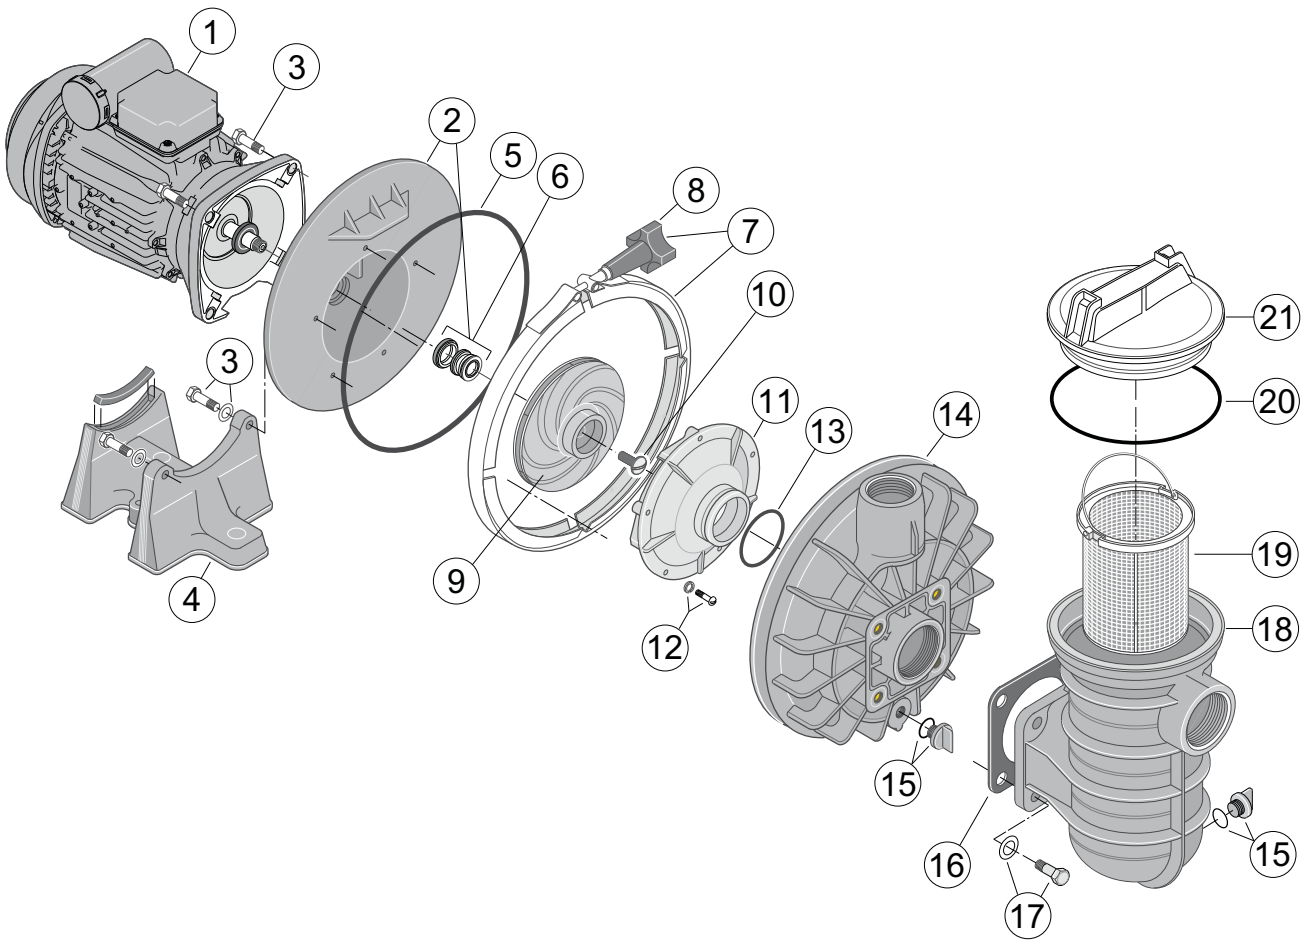

## **S5P2R™**

### **Replacement Parts**

No.	Part No.	Description	Part No.	Includes*
<b>1**</b>	RA-SC1	Motor - Mono Phase 0,37KW		1
	RA-SC3	Motor - Tri Phase 0,37KW		1
	RA-SD1	Motor - Mono Phase 0,55KW		1
	RA-SD3	Motor - Tri Phase 0,55KW		1
	RA-SE1	Motor - Mono Phase 0,75KW		1
	RA-SE3	Motor - Tri Phase 0,75KW		1
	RA-SF1	Motor - Mono Phase 1,10KW		1
	RA-SF3	Motor - Tri Phase 1,10KW		1
	<b>2</b>	RC103193PBG	Seal Plate	
<b>3</b>	RU3074SS	Bolts		4
<b>4</b>	RC442P	Base (0,25KW -> 0,55KW)		1
	RC441P	Base (0,75KW -> 1,10KW)		1
<b>5</b>	R39006000	O-Ring		1
<b>6</b>	R173040100S	Mechanical Seal		1
<b>7</b>	RC1937A	Clamp Assembly		1
<b>8</b>	RWC3622	Clamp Knob		1
<b>9</b>	RC10592SC1	Impeller 0,37KW Mono Phase		1
	RC10592SC3	Impeller 0,37KW Tri Phase		1
	RC10592SD1	Impeller 0,55KW Mono Phase		1
	RC10592SD3	Impeller 0,55KW Tri Phase		1
	RC105137SE1	Impeller 0,75KW Mono Phase		1
	RC105137SE3	Impeller 0,75KW Tri Phase		1
	RC105137SF1	Impeller 1,10KW Mono Phase		1
	RC105137SF3	Impeller 1,10KW Tri Phase		1
<b>10***</b>	RC3017SS	Impeller Lock Screw		1
<b>11</b>	RC1216PB	Diffuser (0,37KW)		1
	RC1200PAB	Diffuser (0,55KW -> 1,10KW)		1
<b>12</b>	RU30542SS	Bolts & Washers		3
<b>13</b>	RU9226	O-Ring		1
<b>14</b>	RC17647P1W	Volute		1
<b>15</b>	RU178920P	Drain Plug		2
<b>16</b>	RC20123	Square Gasket		1
<b>17</b>	RU3064SS	Bolts & Washers		4
<b>18</b>	RC15353P1W	Strainer Pot		1
<b>19</b>	RC10833P	Basket		1
<b>20</b>	RU9229	O-Ring		1
<b>21</b>	RC3139P1	Lid		1
	RC25353P1W	Pre-Filter (PN's 15, 18, 19, 20, 21)		
	PP1000S	Seal Set (PN's 5, 6, 13, 16, 20)		

\* PART NUMBER INCLUDES REQUIRED QUANTITY PER PRODUCT

\*\* SEE MOTOR SHEET FOR MOTOR SPARE PARTS

\*\*\* IMPELLER SCREW ONLY ON TRI PHASE PUMPS

Rev. 08/2010

Filters

Filtration  
systems

Valves

Pumps