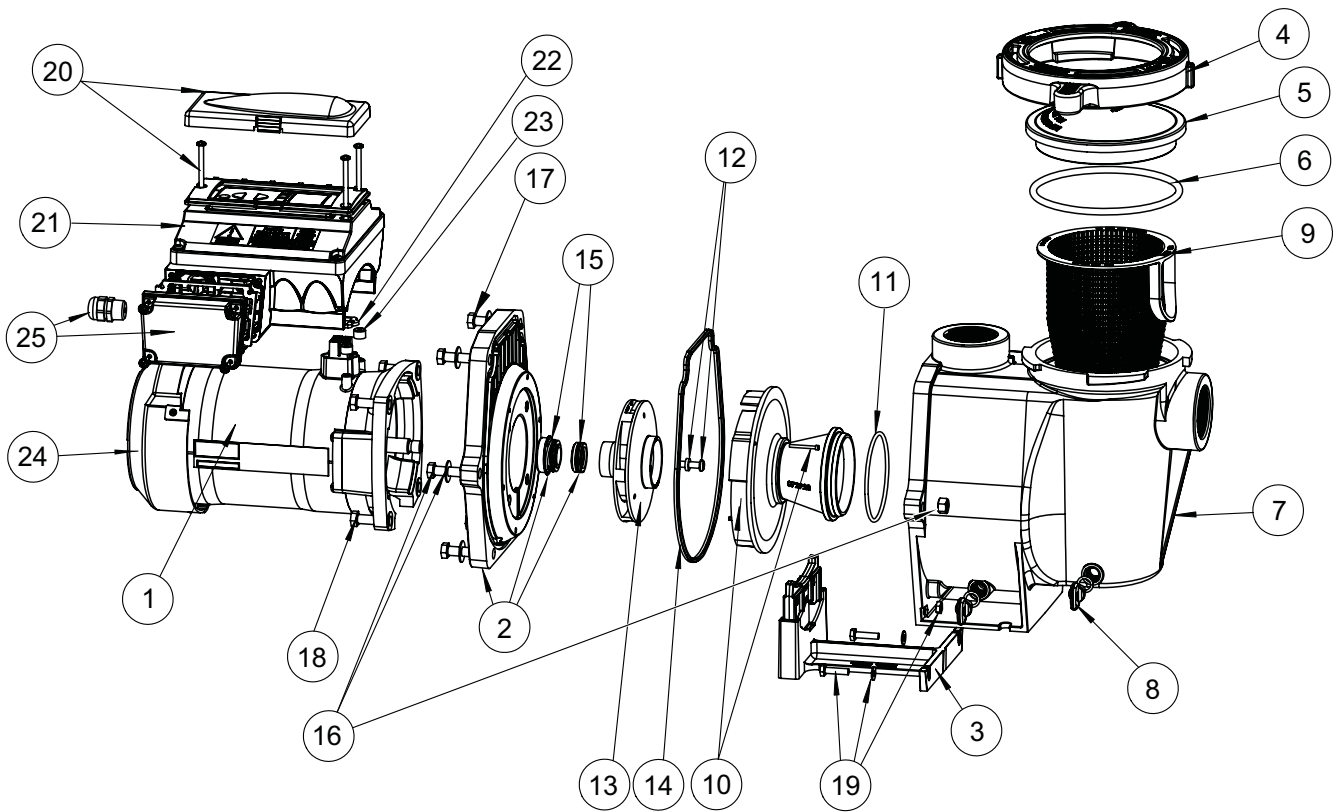

INTELLIFLO® WHISPERFLO® VS / VF Replacement Parts

Filters

Filtration
systems

Valves

Pumps

Motors

Cleaners

INTELLIFLO® WHISPERFLO® VS / VF Replacement Parts

No.	Part No.	Description	Part No.	Includes*
1	R357294	Intelliflo VFD Motor		1
2	R350101	Seal plate		1
3	R357159	Pump base		1
4	R357150	Locking ring		1
5	R357156	Lid		1
6	R350013	O-ring for Lid		1
7	R357195	Housing BSP - Black		1
8	R357161	Drain Plug + O-ring		2
9	R070387	Basket		1
10	R072927	Diffuser		1
11	R071444	Seal Diffuser		1
12	R071652	Impeller Lock Screw		1
13	R073131	Impeller		1
14	R357100	Gasket Seal Plate		1
15	R071734SP	Mechanical Seal		1
16	R070431	Bolts & Washers		2
17	R070430	Bolts & Washers		4
18	R354290	Bolts & Washers		4
19	R071657	Bolts, Nuts & Washers		2
20	R357290	Control Cover Assembly		1
21	R351521	VS - Variable Speed Drive		1
	R351104	VF - Variable Flow Drive		1
22	R350108	Gasket		1
23	R350142	Spacer Cap		3
24	R352501	Fan & Shroud		1
25	353310	Cover Assembly		1
	P-WFL-OSET	Seal set (PN's 6, 11, 14, 15)		1

* PART NUMBER INCLUDES REQUIRED QUANTITY PER PRODUCT

Rev. 08/2010