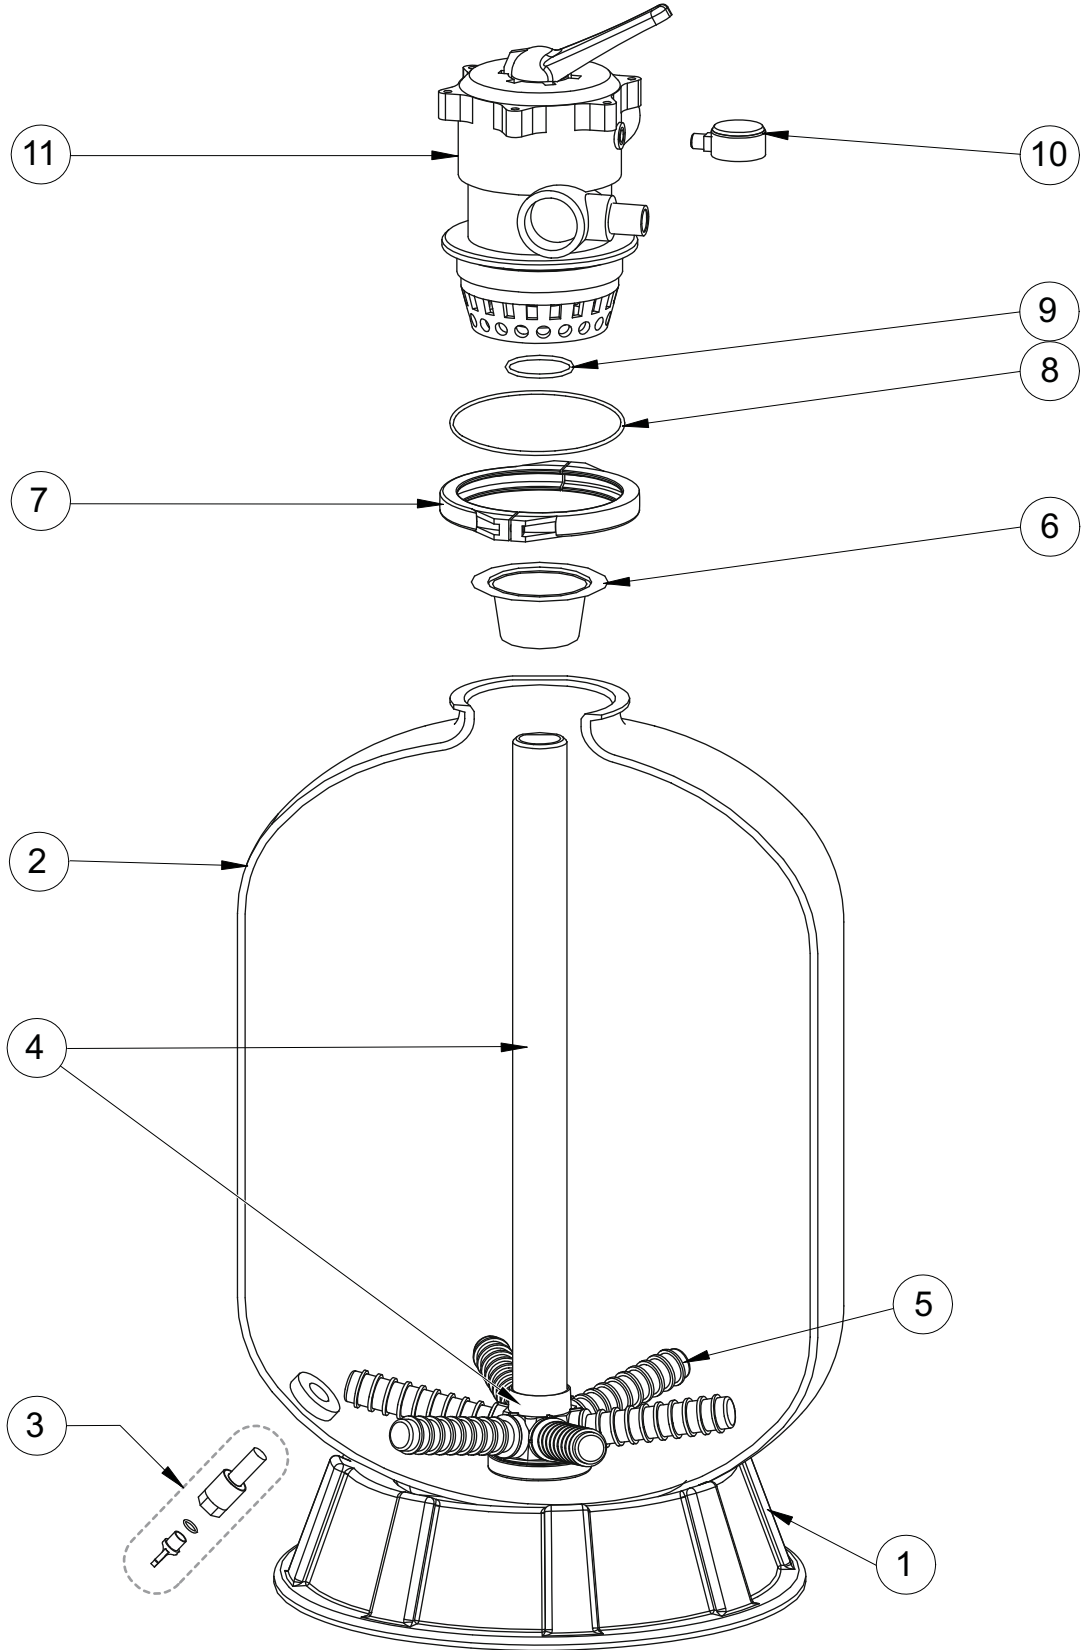

AZUR™ TOP MOUNT

Replacement Parts

Filters

Filtration systems

Valves

Pumps

Motors

Cleaners