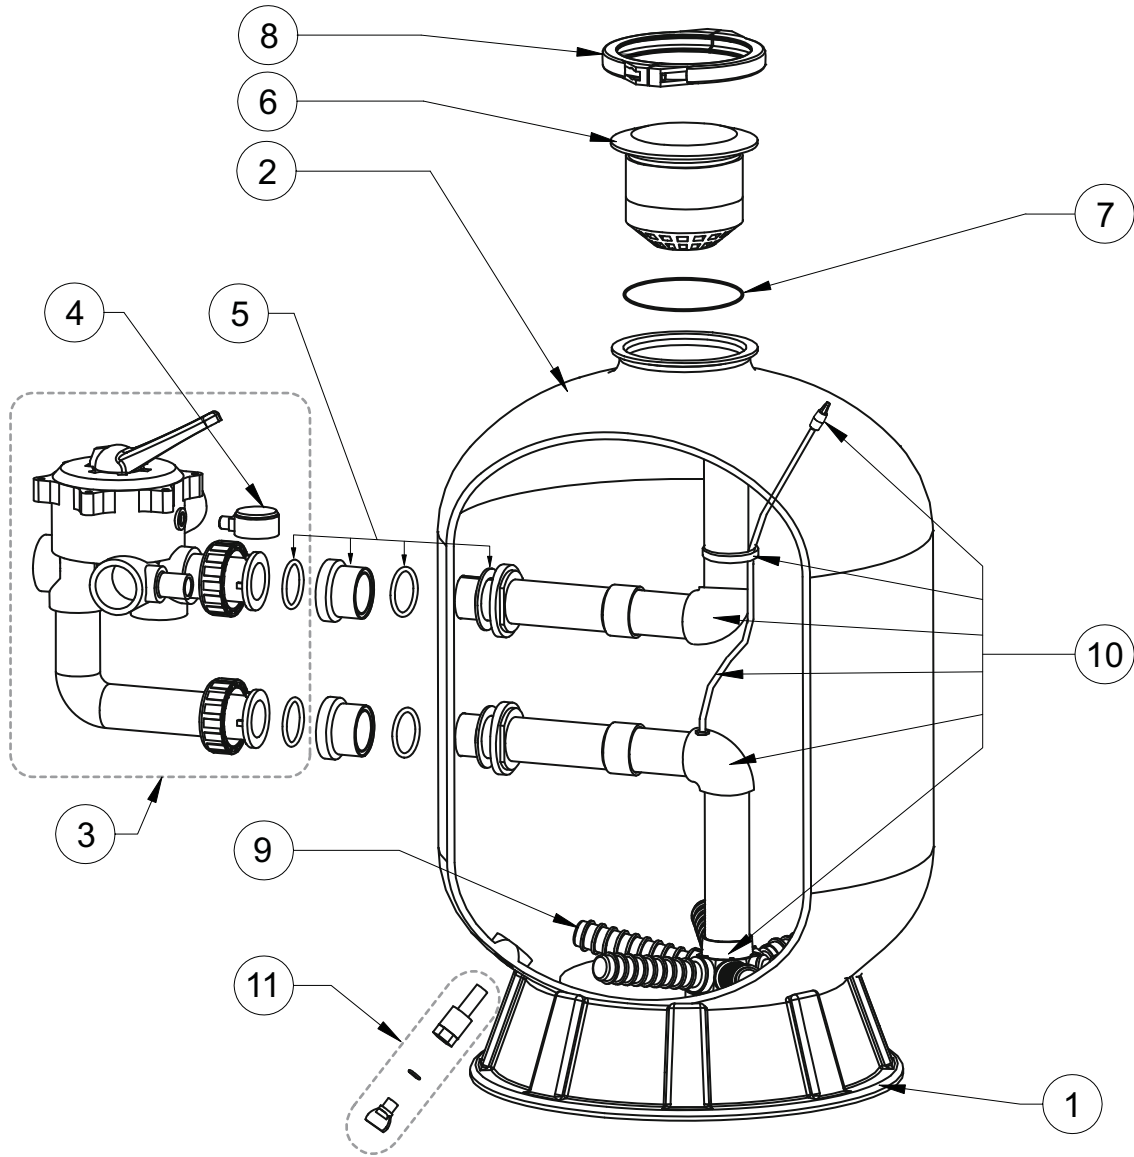

AZUR™ SIDE MOUNT

Replacement Parts

No.	Part No.	Description	Part No. Includes
1	RBASEUN1	Base 19" - 22" - 26"	1
2	Not Available	Shell	
3**	RE261069B	Valve 1 1/2" 6-Way (for 19", 22" & 26")	1
4	R152047	Manometer - Pressure Gauge	1
5	G-28-1006AS	Bulkhead Kit	2
6	R281001	Closure/Distributor	1
7	R281008	O-Ring	1
8	R281000	Clamp	1
9	R301904	Lateral 19"	1*
	R302404	Lateral 22" & 26"	1*
10	G-BF-IP19S	Innerpipe Kit 19"	1
	G-BF-IP22S	Innerpipe Kit 22"	1
	G-BF-IP26S	Innerpipe Kit 26"	1
11	G-15-4607	Drain Kit	1

* ONE FILTER REQUIRES 6 PIECES

** SEE VALVE SHEET FOR VALVE SPARE PARTS

Rev. 08/2010