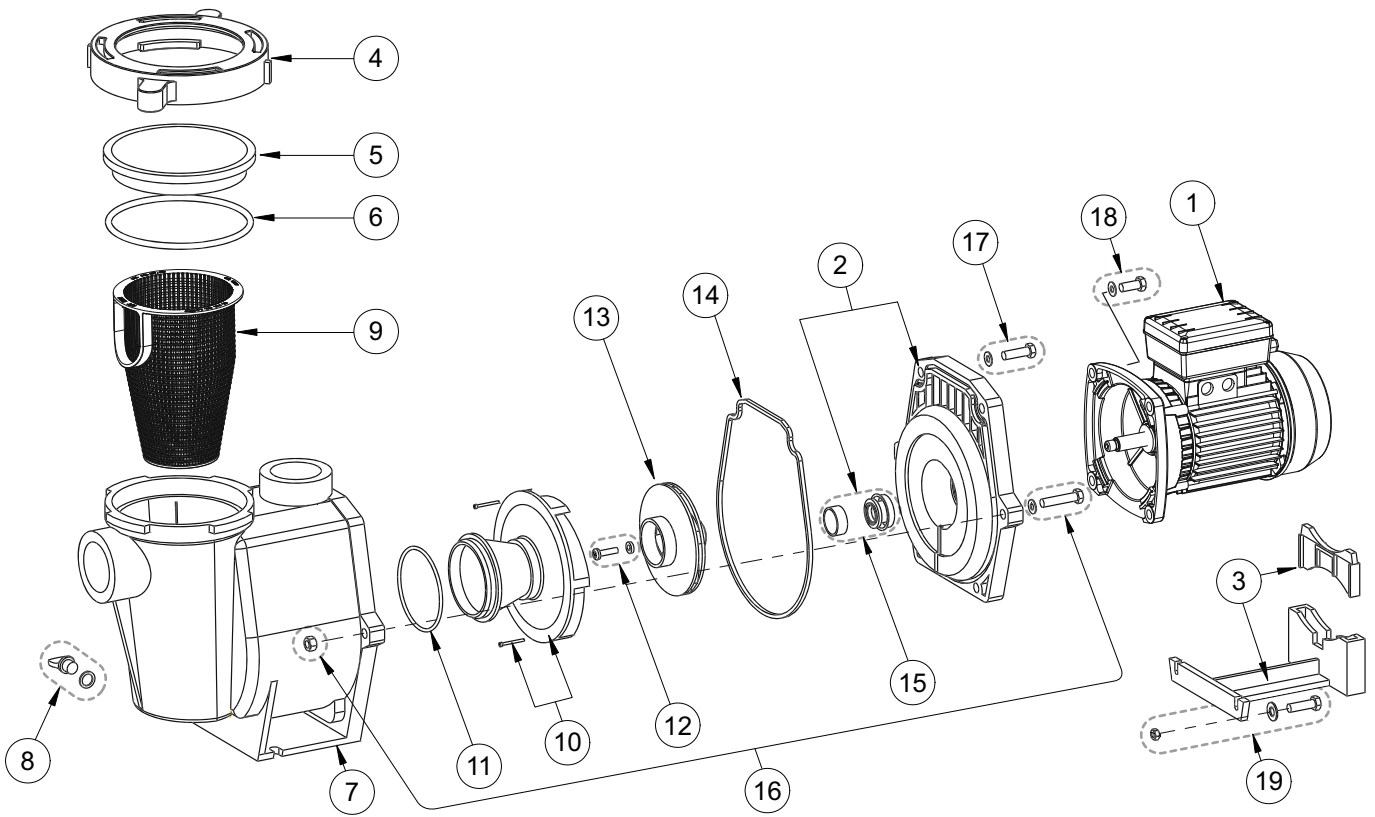

WHISPERFLO®

Replacement Parts

No.	Part No.	Description	Part No.	Includes*
1**	RP071	Motor - Mono Phase 0,55kW		1
	RP073	Motor - Tri Phase 0,55kW		1
	RP101	Motor - Mono Phase 0,75kW		1
	RP103	Motor - Tri Phase 0,75kW		1
	RP151	Motor - Mono Phase 1,10kW		1
	RP153	Motor - Tri Phase 1,10kW		1
	RP201	Motor - Mono Phase 1,50kW		1
	RP203	Motor - Tri Phase 1,50kW		1
	RR301	Motor - Mono Phase 2,20kW		1
	RR303	Motor - Tri Phase 2,20kW		1
2	R350101	Seal plate		1
3	R357159	Pump base		1
4	R357150	Locking ring		1
5	R357156	Lid		1
6	R350013	O-ring for Lid		1
7	R357195	Housing BSP - Black		1
8	R357161	Drain Plug + O-ring		2
9	R070387	Basket		1
10	R072927	Diffuser		1
11	R071444	Seal Diffuser		1
12	R071652	Impeller Lock Screw		1
13	R073127	Impeller 0,55KW		1
	R073128	Impeller 0,75KW		1
	R073129	Impeller 1,10KW		1
	R073130	Impeller 1,50KW		1
	R073131	Impeller 2,20KW		1
14	R357100	Gasket Seal Plate		1
15	R071734SP	Mechanical Seal		1
16	R070431	Bolts & Washers		2
17	R070430	Bolts & Washers		4
18	R354290	Bolts & Washers		4
19	R071657	Bolts, Nuts & Washers		2
	P-WFL-OSET	Seal set (PN's 6, 11, 14, 15)		1