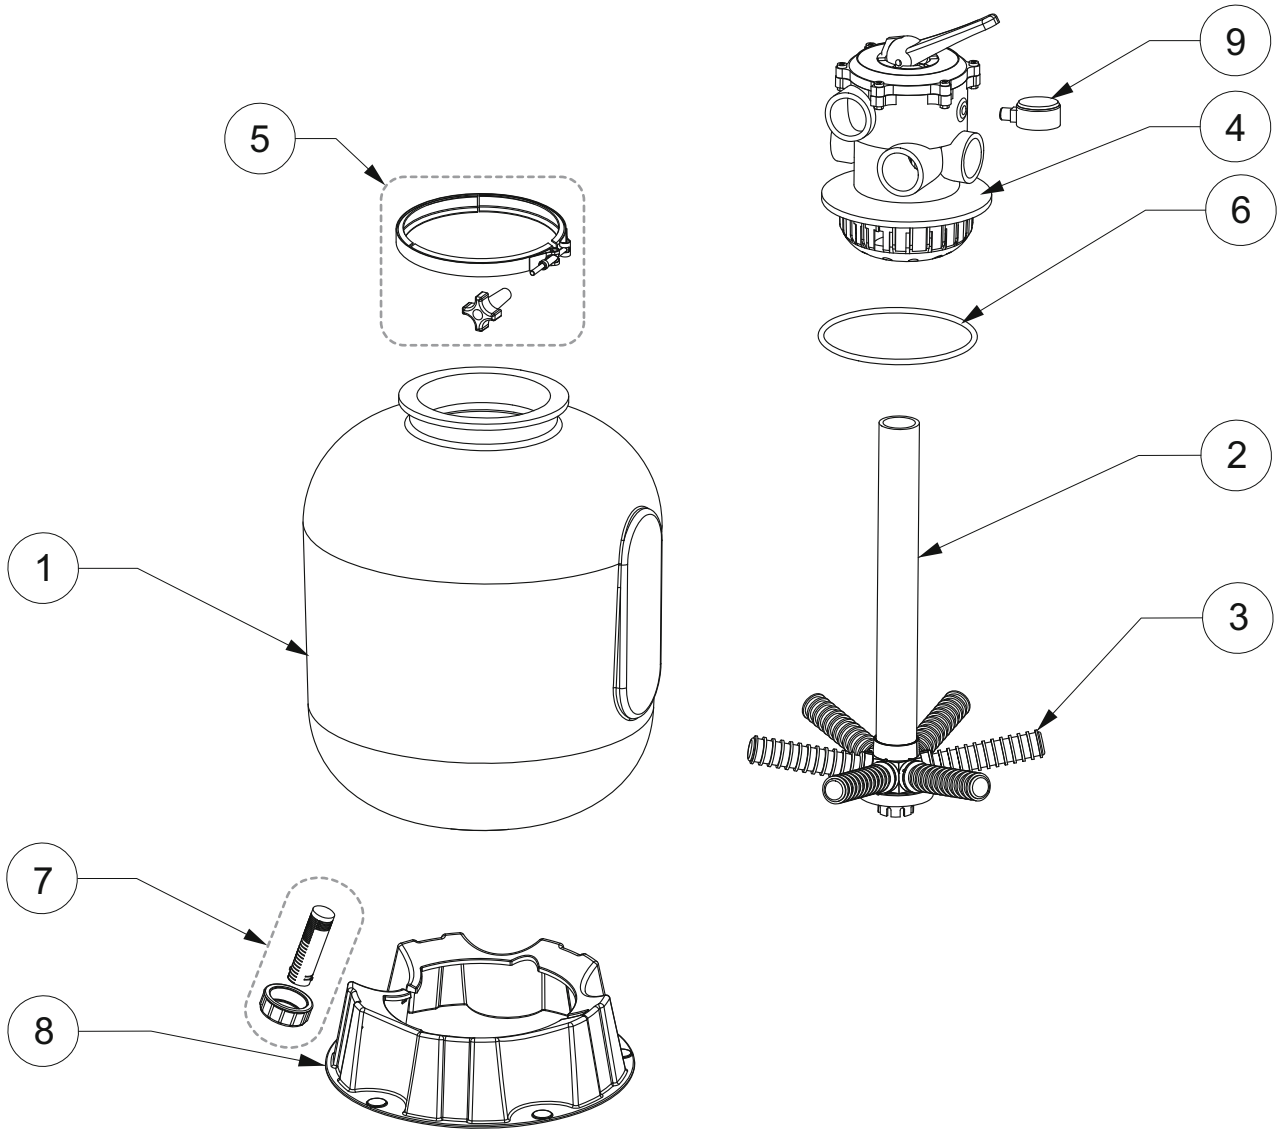

CRISTAL-FLO™ TOP MOUNT / CRISTAL-FLO™ TOP MOUNT CLEARPRO

Replacement Parts

Filters

Filtration systems

Valves

Pumps

Motors

Cleaners

CRISTAL-FLO™ TOP MOUNT / CRISTAL-FLO™ TOP MOUNT CLEARPRO

Replacement Parts

No.	Part No.	Description	Part No. Includes
1	Not Available	Shell	
2	R24200MSS6	Stand Pipe Set 15" (incl. Hub)	1
	R24201MSS6	Stand Pipe Set 17" (incl. Hub)	1
	R24203MSS6	Stand Pipe Set 20" (incl. Hub)	1
	R24204MSS6	Stand Pipe Set 24" (incl. Hub)	1
	R24200MSS6CP	Stand Pipe Set 15" Clear Pro (incl. Hub)	1
	R24201MSS6CP	Stand Pipe Set 17" Clear Pro (incl. Hub)	1
	R24203MSS6CP	Stand Pipe Set 20" Clear Pro (incl. Hub)	1
	R24204MSS6CP	Stand Pipe Set 24" Clear Pro (incl. Hub)	1
3	R301904	Lateral 15"	1*
	R302404	Lateral 17" & 20"	1*
	R303004	Lateral 24"	1*
	R301904CP	Lateral Clear Pro 15" & 17"	1*
	R302404CP	Lateral Clear Pro 20"	1*
	R303004CP	Lateral Clear Pro 24"	1*
4**	R14965TM10	Valve 1 1/2" 6-Way (all types)	1
5	RWC1987A	Metal Clamp Band	1
6	RU9369	O-Ring	1
7	14965-0025S	Drain Kit	1
8	RBASEUNI1	Base	1

* ONE FILTER REQUIRES 6 PIECES

** SEE VALVE SHEET FOR VALVE SPARE PARTS

Rev. 08/2010