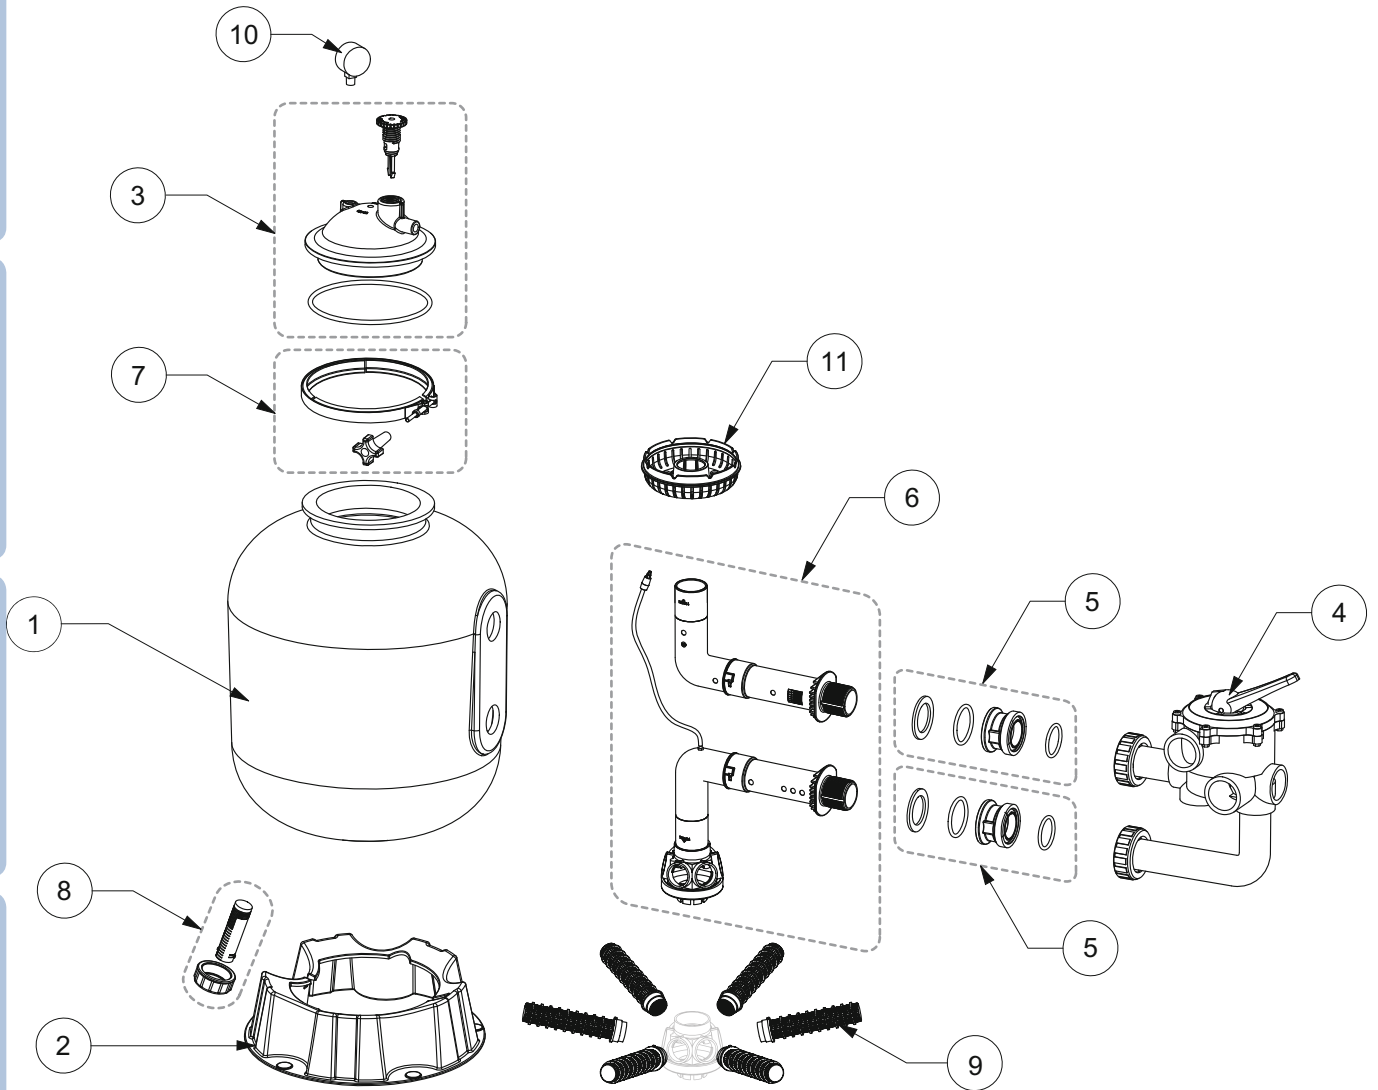

CRISTAL-FLO™ SIDE MOUNT / CRISTAL-FLO™ SIDE MOUNT CLEARPRO

Replacement Parts

Filters

Filtration systems

Valves

Pumps

Motors

Cleaners

CRISTAL-FLO™ SIDE MOUNT / CRISTAL-FLO™ SIDE MOUNT CLEARPRO Replacement Parts

No.	Part No.	Description	Part No. Includes
1	Not Available	Shell	
2	RBASEUNI1	Base	1
3	24206-002S	Lid Kit	1
4**	RE261069B	Valve 1 1/2" 6-Way (all types)	1
5	G-28-1006AS	Bulkhead Kit	1
6	G-BF-IP17S	Inner Pipe Set 17"	1
	G-BF-IP20S	Inner Pipe Set 20"	1
	G-BF-IP24S	Inner Pipe Set 24"	1
	G-BF-IP17SCP	Inner Pipe Set 17" Clear Pro	1
	G-BF-IP20SCP	Inner Pipe Set 20" Clear Pro	1
	G-BF-IP24SCP	Inner Pipe Set 24" Clear Pro	1
7	RWC1987A	Metal Clamp Band	1
8	14965-0025S	Drain Kit	1
9	R302404	Lateral 17" & 20"	1*
	R303004	Lateral 24"	1*
	R301904CP	Lateral Clear Pro 17"	1*
	R302404CP	Lateral Clear Pro 20"	1*
	R303004CP	Lateral Clear Pro 24"	1*
10	R152047	Manometer - Pressure Gauge	1
11	RCFLDIV	Diverter	1

* ONE FILTER REQUIRES 6 PIECES

** SEE VALVE SHEET FOR VALVE SPARE PARTS

Rev. 08/2010