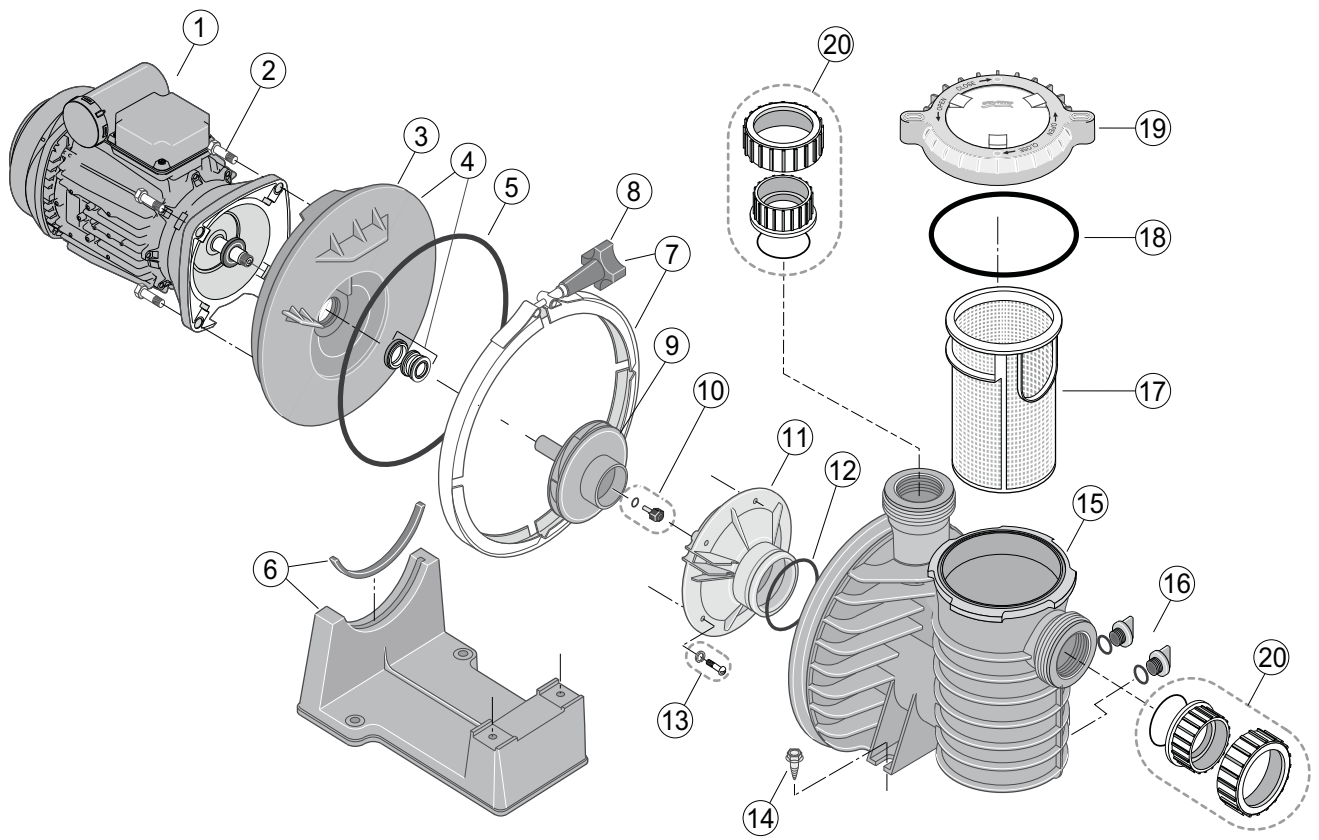

## **5P6R™**

### **Replacement Parts**

No.	Part No.	Description	Part No.	Includes*
<b>1**</b>	RA-D1	Motor - Mono Phase 0,55KW		1
	RA-D3	Motor - Tri Phase 0,55KW		1
	RA-E1	Motor - Mono Phase 0,75KW		1
	RA-E3	Motor - Tri Phase 0,75KW		1
	RA-F1	Motor - Mono Phase 1,10KW		1
	RA-F3	Motor - Tri Phase 1,10KW		1
	RA-G1	Motor - Mono Phase 1,50KW		1
	RA-G3	Motor - Tri Phase 1,50KW		1
	RA-H1	Motor - Mono Phase 2,20KW		1
	RA-H3	Motor - Tri Phase 2,20KW		1
<b>2</b>	RU3074SS	Screw		4
<b>3</b>	RC103194PG	Seal Plate		1
<b>4</b>	R374000027S	Mechanical Seal		1
<b>5</b>	R39006000	O-Ring		1
<b>6</b>	RC478P	Base (0,55KW)		1
	RC479P	Base (0,75KW -> 2,20KW)		1
<b>7</b>	RC1937A	Clamp Assembly		1
<b>8</b>	RWC3622	Clamp Knob		1
<b>9</b>	RC105238PFM	Impeller 0,55KW Mono Phase		1
	RC105238PFAM	Impeller 0,55KW Tri Phase		1
	RC105238PECAM	Impeller 0,75KW Mono & Tri Phase		1
	RC105238PGM	Impeller 1,10KW Mono Phase		1
	RC105238PGAM	Impeller 1,10KW Tri Phase		1
	RC105238PLBAM	Impeller 1,50KW Mono & Tri Phase		1
	RC105238PHAM	Impeller 2,20KW Mono & Tri Phase		1
<b>10***</b>	R373376080	Impeller Lock Screw		1
<b>11</b>	RC271P	Diffuser		1
<b>12</b>	RU9374	O-Ring		1
<b>13</b>	RU30922SS	Bolts & Washers		5
<b>14</b>	RU30918SS	Screw		2
<b>15</b>	R173070110W	Pump Body Assembly (includes PN's 16, 17, 18 & 19)		1
<b>16</b>	RU178920P	Drain Plugs		2
<b>17</b>	RC858P	Basket		1
<b>18</b>	R355051440	O-Ring		1
<b>19</b>	R173070111S	Lid & Lock Assembly		1
<b>20</b>	RPKG188W	Slip Union Kit		2
	PP6000	Seal Set (PN's 4, 5, 12, 18)		

\* PART NUMBER INCLUDES REQUIRED QUANTITY PER PRODUCT

\*\* SEE MOTOR SHEET FOR MOTOR SPARE PARTS

\*\*\* IMPELLER SCREW ONLY ON TRI PHASE PUMPS

Rev. 08/2010

Filters

Filtration  
systems

Valves

Pumps